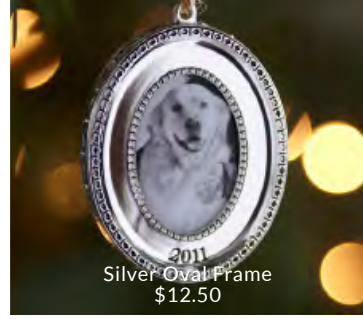

Glass Luggage
Set of 2 $12.50

Silver Oval Frame
$12.50