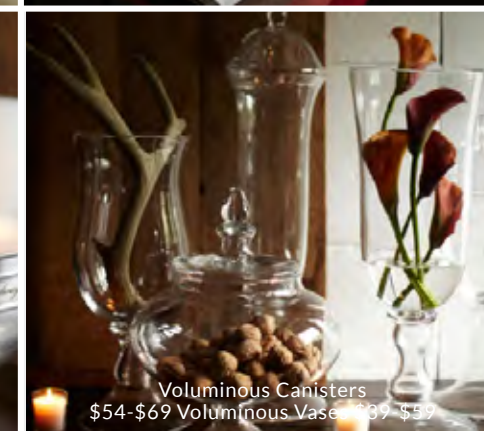

# GATHER ROUND FOR THANKSGIVING

Decorate the table and celebrate family with three simple ingredients: beautiful entertaining essentials, natural accents, and festive details that become traditions in themselves.

Cortona Dining Table \$1,699  
Calais Chair \$299-\$479

Antique Iron Stone Collection  
Tureen with Ladle \$89, Pitcher \$42  
Gravy Boat \$29, Lidded Veggie  
Serve Bowl \$42

Caterer's 36-Piece Flatware Set  
\$19

Wild Turkey Collection  
Plate, Set of 4 \$40, Platter, \$79

White Harvest Suzani Embroidered  
Linens  
Napkins, Set of 6 \$45 Runner, \$89  
Tablecloth, \$199

Antique Silver Serving Bowl  
\$89

Voluminous Canisters  
\$54-\$69 Voluminous Vase \$39-\$59