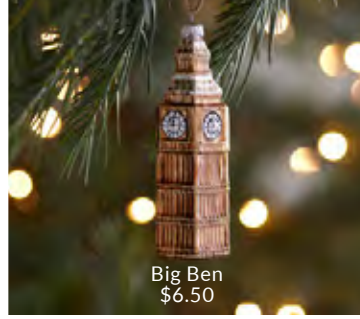

Glitter Frame  
\$12.50

Golden Gate Bridge  
\$8.50

Paper Luggage Tags  
Set of 3 \$6.50

Glass French Taxi  
\$6.50

New York City Skyline  
\$8.50

Double Decker Bus  
\$8.50

Glitter Globe  
\$15.50

Glass Luggage  
Set of 2 \$12.50

Vintage Airplane  
\$6.50

Big Ben  
\$6.50

Silver Oval Frame  
\$12.50

FOR MORE INFORMATION OR TO PLACE AN ORDER, CALL OUR DEDICATED TRADE LINE AT 888.837.4888. AVAILABLE FOR PURCHASE OCTOBER 4<sup>TH</sup>, 2011.