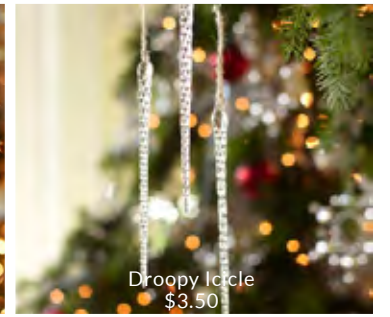

# WINTER WONDERLAND TREE

Create a shimmering spectacle of light with bejeweled snowflakes and sterling silver ornaments.

Crystallized Icicle  
\$6.50

Beaded Snowflake  
\$10.50

Beaded Snowflake Tree Topper  
\$29

Cloisonné Fairy  
\$16.50

Glass Etched Snowflake Ball  
\$8.50

Droopy Icicle  
\$3.50

Glitter Snowflake  
Set of 3 \$16.50

Jeweled Flower Snowflake  
\$19.50

Monogrammable Locket  
\$19

Mercury Ball Set  
\$24.50