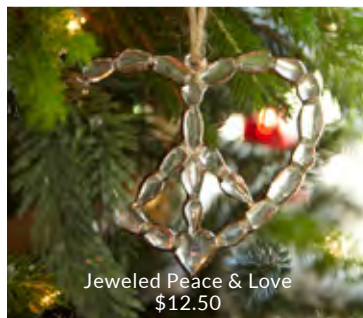

Peppermint Sphere  
\$8.50

Red Antique Mercury Ball  
\$6.50

Oval Plate  
\$12.50

12 Days of Christmas  
\$99

Jeweled Peace & Love  
\$12.50

Bottle Brush Critters  
\$26

Santa With Tree  
\$10.50

FOR MORE INFORMATION OR TO PLACE AN ORDER, CALL OUR DEDICATED TRADE LINE AT 888.837.4888. AVAILABLE FOR PURCHASE OCTOBER 4<sup>TH</sup>, 2011.

# WINTER WONDERLAND TREE

Create a shimmering spectacle of light with bejeweled snowflakes and sterling silver ornaments.

Crystallized Icicle  
\$6.50

Beaded Snowflake  
\$10.50

Beaded Snowflake Tree Topper  
\$29

Cloisonné Fairy  
\$16.50

Glass Etched Snowflake Ball  
\$8.50

Droopy Icicle  
\$3.50

Glitter Snowflake  
Set of 3 \$16.50

Jeweled Flower Snowflake  
\$19.50

Monogrammable Locket  
\$19

Mercury Ball Set  
\$24.50