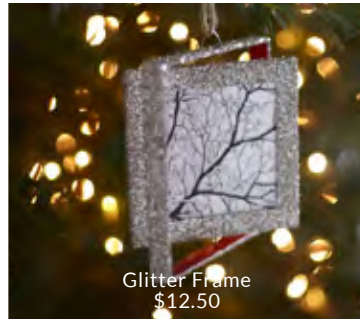

AROUND THE WORLD TREE

Pay tribute to your favorite locales around the globe – or just treasure the memory of a special holiday voyage – with these travel-inspired creations.

FOR MORE INFORMATION OR TO PLACE AN ORDER, CALL OUR DEDICATED TRADE LINE AT 888.837.4888. AVAILABLE FOR PURCHASE OCTOBER 4TH, 2011.