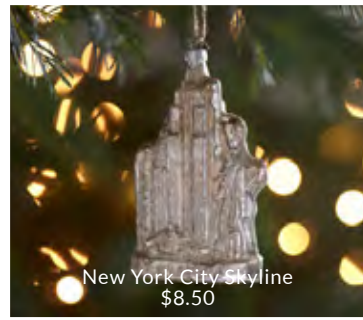

Glitter Frame  
\$12.50

Golden Gate Bridge  
\$8.50

Paper Luggage Tags  
Set of 3 \$6.50

Glass French Taxi  
\$6.50

New York City Skyline  
\$8.50

Double Decker Bus  
\$8.50

Glitter Globe  
\$15.50

Glass Luggage  
Set of 2 \$12.50

Vintage Airplane  
\$6.50

Big Ben  
\$6.50

Silver Oval Frame  
\$12.50

FOR MORE INFORMATION OR TO PLACE AN ORDER, CALL OUR DEDICATED TRADE LINE AT 888.837.4888. AVAILABLE FOR PURCHASE OCTOBER 4<sup>TH</sup>, 2011.