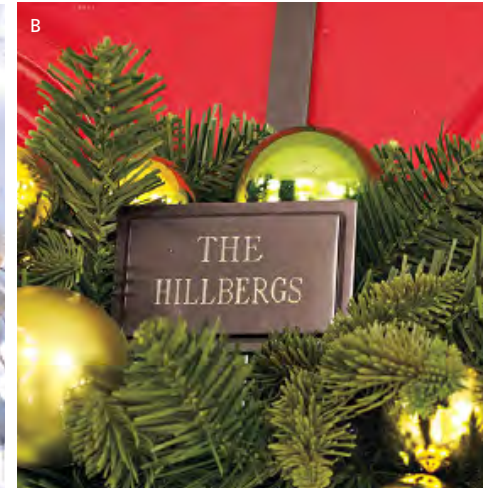

SEASON'S GREETINGS

Set a festive mood before guests even walk in the door with these classic outdoor accents. Personal details like a monogrammed welcome mat or engraved nameplate add a cozy touch.

A | Found Sleigh $149 **B | Engravable Wreath Holder** Antique Bronze or Silver-Plated $29 **C, D | Outdoor Ornament Pine Wreath & Garland** Red/Silver or Green/Gold. **C. Wreath**, $79 **D. Garland**, Each $59 Set of 2 $109 **E | Outdoor Ornaments** Large Silver Sphere, Small Silver Finial, Large Red Finial and Small Red Onion Set $24 Large Gold Sphere, Small Gold Finial, Large Green Finial and Small Green Onion Set $24 **F-H | Christmas Door-mats** **F. Christmas Tree**, $29 **G. Christmas Eve**, $29 **H. Monogram**, up to 3 initials. 22 x 36" $59 24 x 57" $99 Personalized, 22 x 36", up to 8 characters. $69 24 x 57", up to 2 lines (22 characters). $109