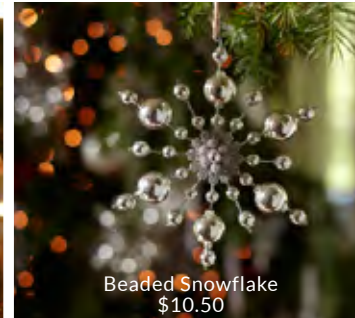

Peppermint Sphere  
\$8.50

Red Antique Mercury Ball  
\$6.50

Oval Plate  
\$12.50

12 Days of Christmas  
\$99

Jeweled Peace & Love  
\$12.50

Bottle Brush Critters  
\$26

Santa With Tree  
\$10.50

FOR MORE INFORMATION OR TO PLACE AN ORDER, CALL OUR DEDICATED TRADE LINE AT 888.837.4888. AVAILABLE FOR PURCHASE OCTOBER 4<sup>TH</sup>, 2011.

# WINTER WONDERLAND TREE

Create a shimmering spectacle of light with bejeweled snowflakes and sterling silver ornaments.

Crystallized Icicle  
\$6.50

Beaded Snowflake  
\$10.50

Beaded Snowflake Tree Topper  
\$29