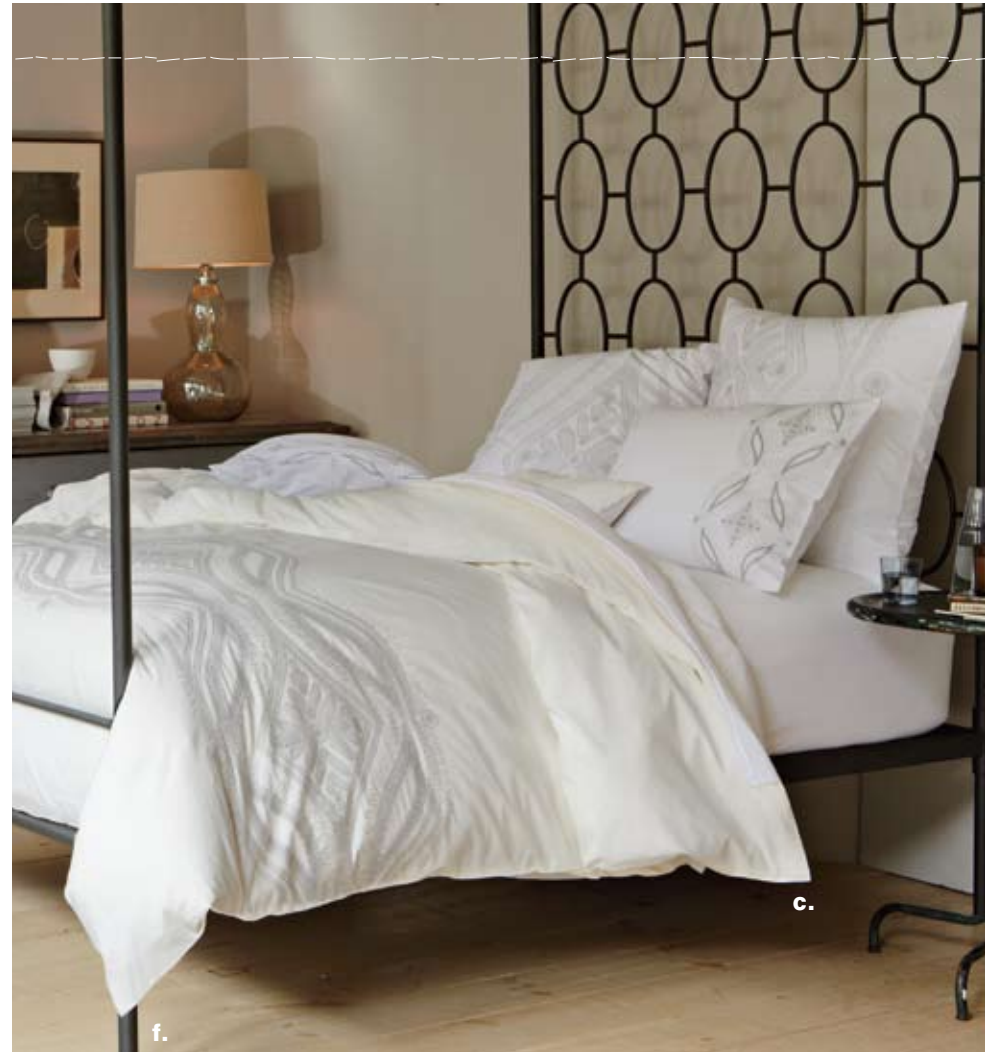

**c | ORGANIC PLISSÉ BLANKET** 🌱 Steel blue, white, natural or slate. twin \$79, full/queen \$99, king \$109

**a | HAND-BLOCKED SAREE STRIPE QUILT + SHAMS** Horseradish/stone white or clay. QUILT: twin \$89, full/queen \$99, king \$119, SHAMS: standard \$19 each, euro \$24 each **b | HAND-BLOCKED JAIPUR QUILT + SHAMS** Coral. QUILT: twin \$89, full/queen \$99, king \$119, SHAMS: standard \$19 each, euro \$24 each **c | HAND-BLOCKED LEAF QUILT + SHAMS** Steel. QUILT: twin \$89, full/queen \$99, king \$119, SHAMS: standard \$19 each, euro \$24 each

**b.**

**a.**

**c.**

FOR LAZY SUNDAYS

**ORGANIC COTTON PIN-TUCK DUVET COVER +**

**SHAMS** 🌵 Light amethyst, sea spray, steel blue, white, cactus or natural. **DUVET COVER:** twin \$79, full/queen \$99, king \$119. **SHAMS:** standard \$19 each, euro \$24 each

**a| DECONSTRUCTED ROSE PILLOW COVER** White or platinum. 20"SQ. \$49 **b| DECONSTRUCTED SWIRL PILLOW COVER** White. 12" x 21" \$44 **c| MAROC EMBROIDERED DUVET COVER + SHAMS** White/feather platinum. DUVET COVER: twin \$119, full/queen \$149, king \$169, SHAMS: standard \$29 each, euro \$34 each **d| TEXTURED PURE WHITE CERAMIC COLLECTION** White. \$29 – \$39 **e| GLASS CARAFE + TUMBLER** Splash blue, aloe green, dandelion or clear. \$19 **f| ELLIPSE CANOPY BED SET** Anthracite. twin \$499, full \$599, queen \$699, king \$799

## BEAUTY SLEEP

a.

b.

c.

d.

**a| SLIPCOVER BED SET** Stone Natural, stone white or coal. twin \$699, full \$799, queen \$899, king \$999.

**b| SOLARIZED FLOWER DUVET COVER + SHAMS** Stone. DUVET COVER: twin \$89, full/queen \$99, king \$119, SHAMS: standard \$19 each, euro \$24 each