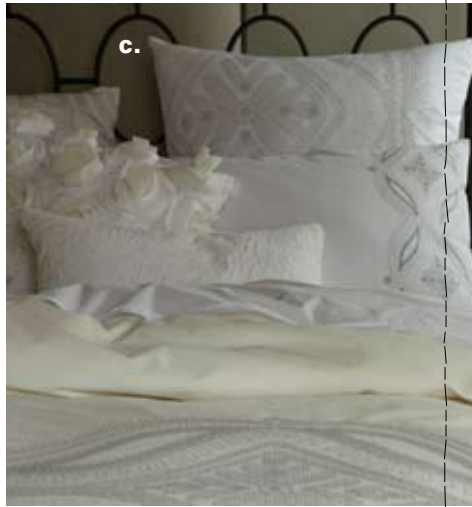

**c | ORGANIC PLISSÉ BLANKET** 🌱 Steel blue, white, natural or slate. twin \$79, full/queen \$99, king \$109

**a | HAND-BLOCKED SAREE STRIPE QUILT + SHAMS** Horseradish/stone white or clay. QUILT: twin \$89, full/queen \$99, king \$119, SHAMS: standard \$19 each, euro \$24 each **b | HAND-BLOCKED JAIPUR QUILT + SHAMS** Coral. QUILT: twin \$89, full/queen \$99, king \$119, SHAMS: standard \$19 each, euro \$24 each **c | HAND-BLOCKED LEAF QUILT + SHAMS** Steel. QUILT: twin \$89, full/queen \$99, king \$119, SHAMS: standard \$19 each, euro \$24 each

**b.**

**a.**

**c.**

FOR LAZY SUNDAYS

**ORGANIC COTTON PIN-TUCK DUVET COVER +**

**SHAMS** 🌵 Light amethyst, sea spray, steel blue, white, cactus or natural. **DUVET COVER:** twin \$79, full/queen \$99, king \$119. **SHAMS:** standard \$19 each, euro \$24 each

**a| DECONSTRUCTED ROSE PILLOW COVER** White or platinum. 20"SQ. \$49 **b| DECONSTRUCTED SWIRL PILLOW COVER** White. 12" x 21" \$44 **c| MAROC EMBROIDERED DUVET COVER + SHAMS** White/feather platinum. DUVET COVER: twin \$119, full/queen \$149, king \$169, SHAMS: standard \$29 each, euro \$34 each **d| TEXTURED PURE WHITE CERAMIC COLLECTION** White. \$29 – \$39 **e| GLASS CARAFE + TUMBLER** Splash blue, aloe green, dandelion or clear. \$19 **f| ELLIPSE CANOPY BED SET** Anthracite. twin \$499, full \$599, queen \$699, king \$799

## BEAUTY SLEEP

a.

b.

c.

d.

**a| SLIPCOVER BED SET** Stone Natural, stone white or coal. twin \$699, full \$799, queen \$899, king \$999.

**b| SOLARIZED FLOWER DUVET COVER + SHAMS** Stone. DUVET COVER: twin \$89, full/queen \$99, king \$119, SHAMS: standard \$19 each, euro \$24 each