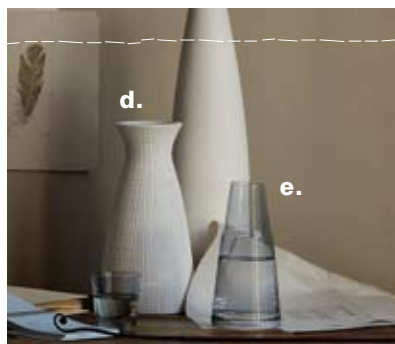

**c | ORGANIC PLISSÉ BLANKET** 🌱 Steel blue, white, natural or slate. twin \$79, full/queen \$99, king \$109

**a | HAND-BLOCKED SAREE STRIPE QUILT + SHAMS** Horseradish/stone white or clay. QUILT: twin \$89, full/queen \$99, king \$119, SHAMS: standard \$19 each, euro \$24 each **b | HAND-BLOCKED JAIPUR QUILT + SHAMS** Coral. QUILT: twin \$89, full/queen \$99, king \$119, SHAMS: standard \$19 each, euro \$24 each **c | HAND-BLOCKED LEAF QUILT + SHAMS** Steel. QUILT: twin \$89, full/queen \$99, king \$119, SHAMS: standard \$19 each, euro \$24 each

**a| DECONSTRUCTED ROSE PILLOW COVER** White or platinum. 20"SQ. \$49 **b| DECONSTRUCTED SWIRL PILLOW COVER** White. 12" x 21" \$44 **c| MAROC EMBROIDERED DUVET COVER + SHAMS** White/feather platinum. DUVET COVER: twin \$119, full/queen \$149, king \$169, SHAMS: standard \$29 each, euro \$34 each **d| TEXTURED PURE WHITE CERAMIC COLLECTION** White. \$29 – \$39 **e| GLASS CARAFE + TUMBLER** Splash blue, aloe green, dandelion or clear. \$19 **f| ELLIPSE CANOPY BED SET** Anthracite. twin \$499, full \$599, queen \$699, king \$799