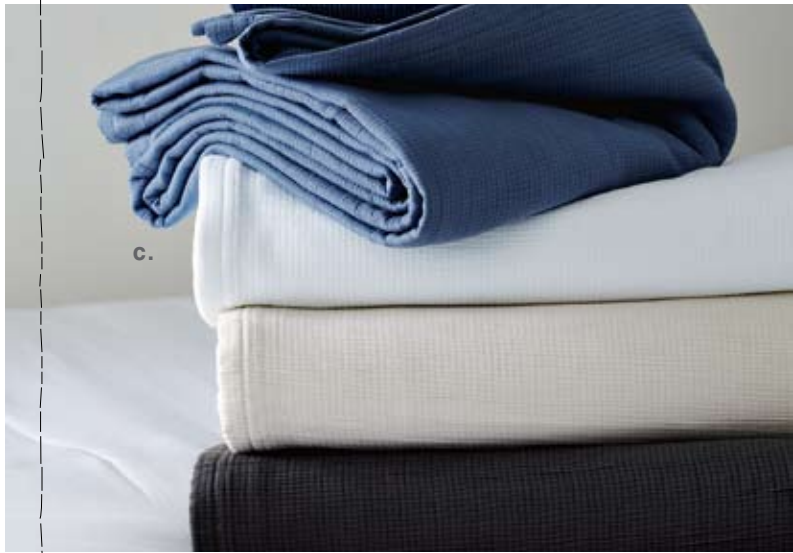

a | BUBBLES QUILT + SHAMS Wedgewood blue, aloe, horseradish or iron. **QUILT:** twin $109, full/queen $129, king $149, **SHAMS:** standard $24 each, euro $29 each

b | ORGANIC COTTON FRAYED-EDGE SHEET SET 🌱 White, slate, light amethyst, steel blue, sea spray, natural or cactus. **P** twin $79, full $89, queen $99, king $119, cal king $119, **SHAMS:** standard $29 set of 2, king $34 set of 2

c | ORGANIC PLISSÉ BLANKET 🌱 Steel blue, white, natural or slate. twin $79, full/queen $99, king $109