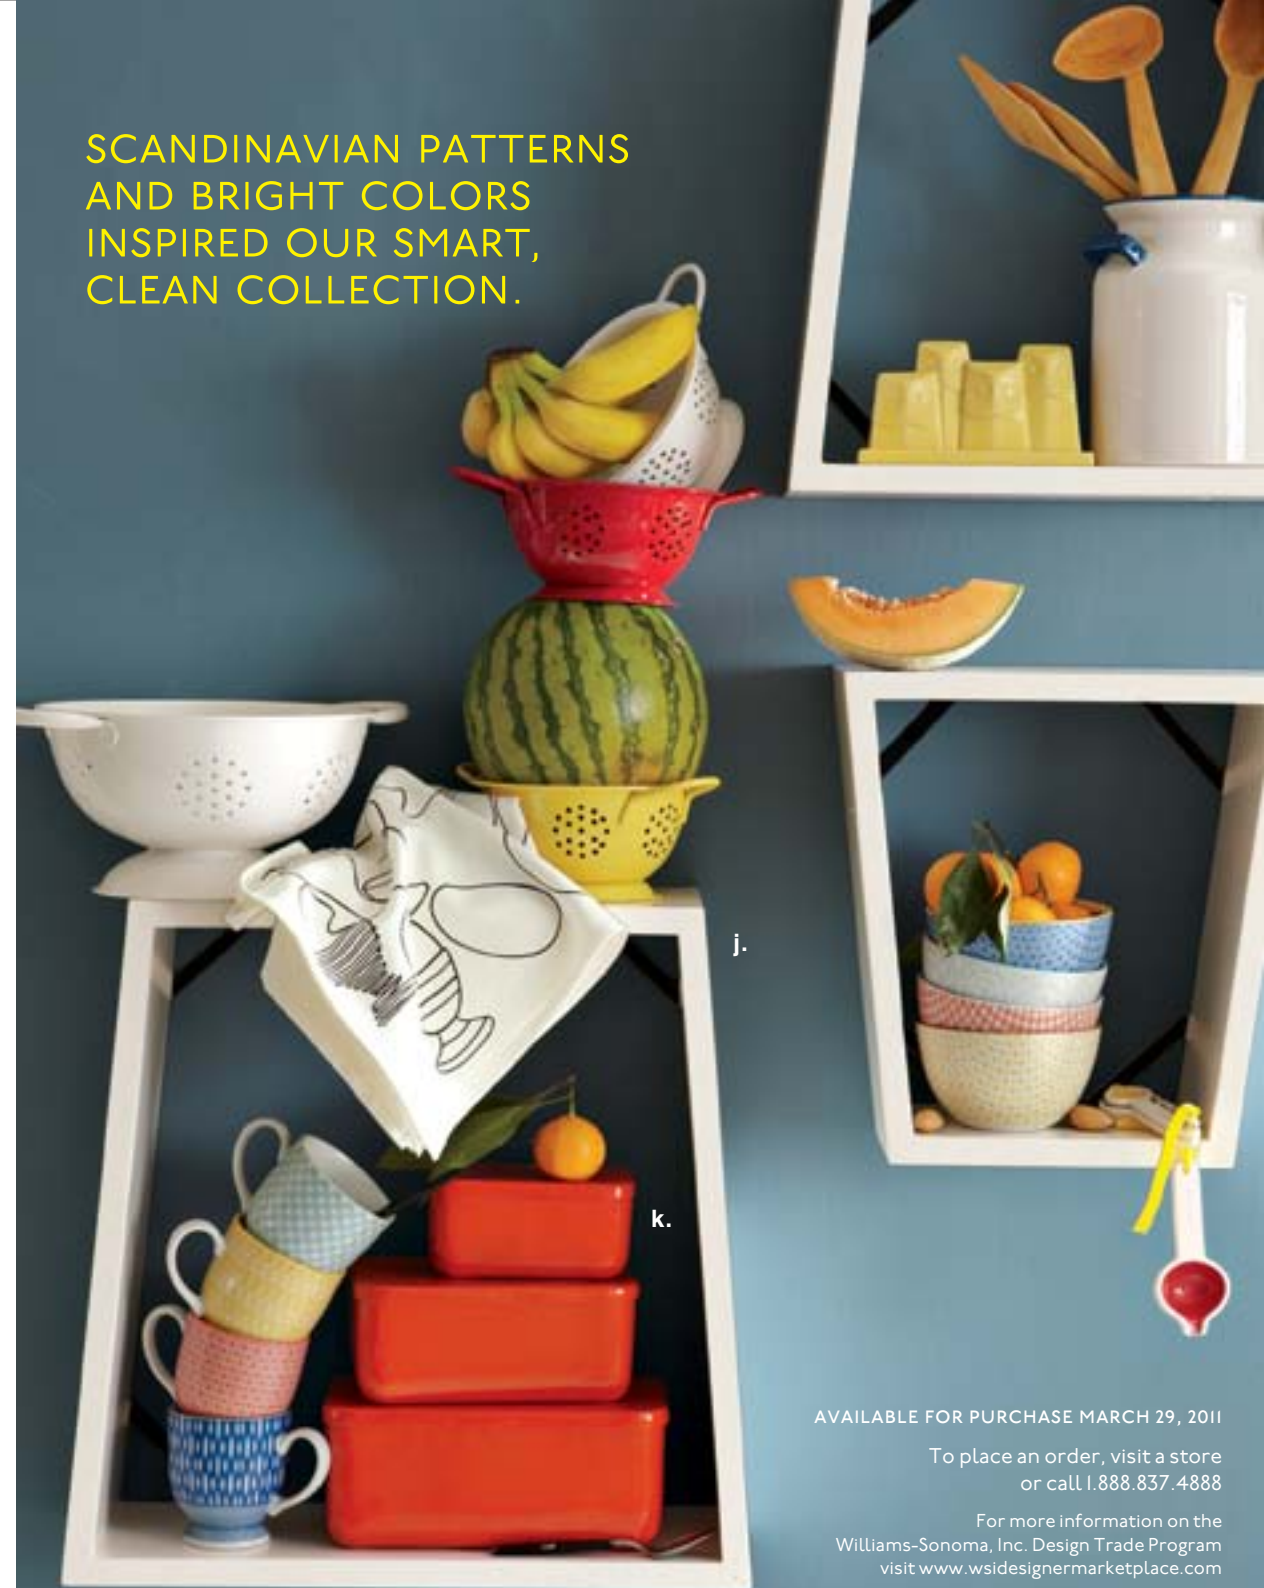

SCANDINAVIAN PATTERNS
AND BRIGHT COLORS
INSPIRED OUR SMART,
CLEAN COLLECTION.